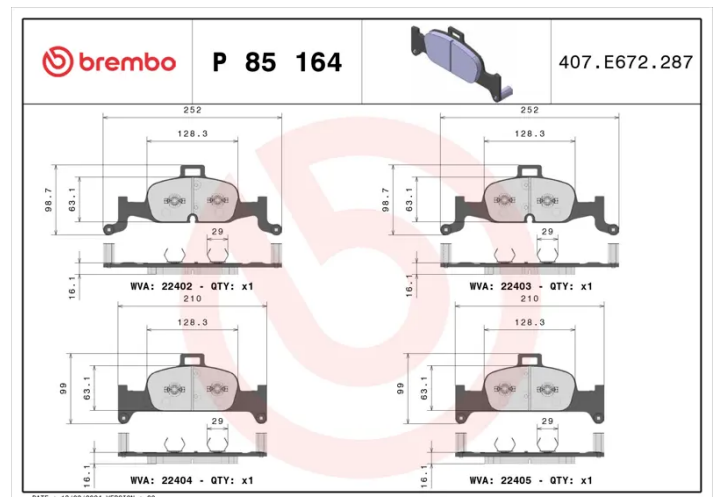

- ✓ OE-equivalent
- ✓ Brembo quality
- ✓ ECE-R90 certificate
- ✓ Safety
- ✓ Performance
- ✓ Comfort
- ✓ With accessories

Technical specifications

EAN code 8020584086964	Axle Front	Thickness 16 mm
Width 210 mm	Height 99 mm	Braking system Teves
Wear indicator Prepared for wear indicator	WVA number 22402,22403,22404,22405	Accessories With accessories With anti-squeal shim With counterweights With piston clip