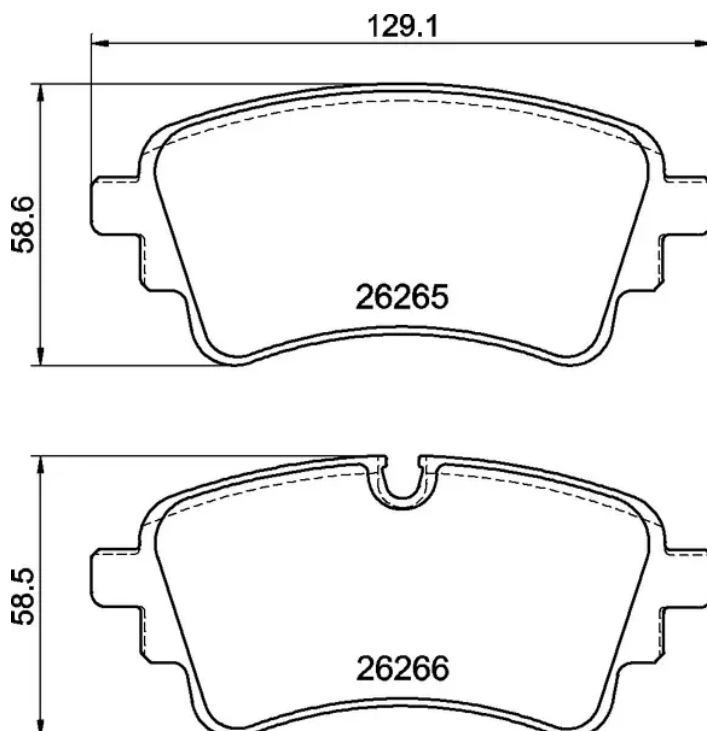

BRAKE PAD

P 85 185

The P 85 185 brake pad is synonymous with reliability

The Brembo brake pad guarantees ultimate safety when braking thanks to the use of more than 100 different compounds, designed according to the type of vehicle and use. Stopping distances reduced to a minimum, maximum driving comfort and silent operation are the most important features of Brembo materials. Brembo brake pads are supplied together with an extensive range of accessories and assembly kits for professional-standard installation.

- ✓ OE-equivalent
- ✓ Brembo quality
- ✓ ECE-R90 certificate
- ✓ Safety
- ✓ Performance
- ✓ Comfort
- ✓ With accessories

Technical specifications

EAN code 8020584120156	Axle Rear	Thickness 18 mm
Width 129 mm	Height 59 mm	Braking system TRW
Wear indicator Prepared for wear indicator	WVA number 26265,26266	Accessories With accessories With anti-squeal shim With brake caliper bolts