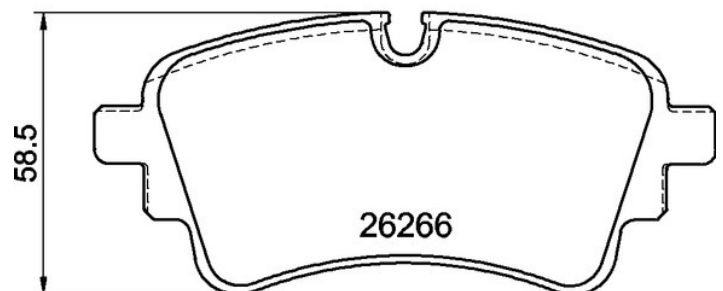

Technical specifications

EAN code   Thickness
8020584120170   **18 mm**

Width   Height
129 mm   **59 mm**

Wear indicator   WVA number
Prepared for wear indicator   **26266,26265**

Braking system
TRW

Accessories
With brake caliper bolts
With accessories
With anti-squeal shim