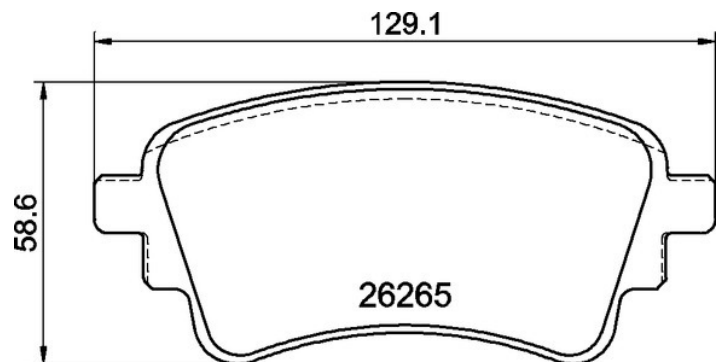

Technical specifications

EAN code   Thickness
8020584120170   **18 mm**

Width   Height
129 mm   **59 mm**

Wear indicator   WVA number
Prepared for wear indicator   **26266,26265**

Braking system
TRW

Accessories
With brake caliper bolts
With accessories
With anti-squeal shim