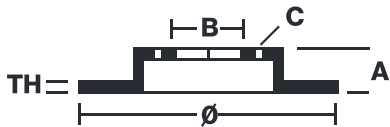

SPORT | TY3 BRAKE DISC

59.E114.37

The 59.E114.37 brake disc is synonymous with reliability

Type-3 slotting used to distinguish the Brembo SPORT | TY3 brake disc is widely used in professional motorsports. It therefore offers superior initial response with excellent release characteristics, improving braking performance while giving the vehicle an aggressive appearance. The Brembo logo on the braking surface adds an exclusive and unique touch to the vehicle. The SPORT | TY3 brake discs are plug-and-play since they replace OE discs directly.

- ✓ OE-equivalent
- ✓ Brembo quality
- ✓ ECE-R90 certificate
- ✓ Safety
- ✓ Performance
- ✓ Comfort
- ✓ Sports driving
- ✓ Sparty look

Technical specifications

Diameter	Thickness (TH)	Height (A)
312 mm	25 mm	58 mm
Number of holes (C)	Brake disc type	Centering
5	Solid	65 mm
Min. thickness	Tightening torque	Axle
22,8 mm	120 Nm	Front
Units per box	EAN code	
1	8020584605080	