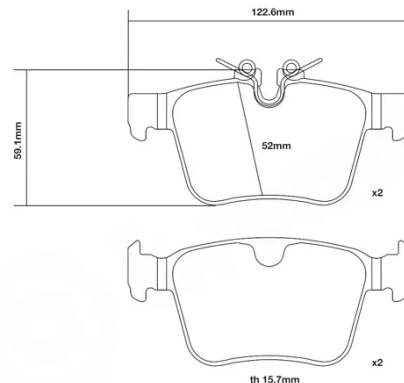

### Technical specifications

Width	Thickness	Height
<b>123 mm</b>	<b>16 mm</b>	<b>59 mm</b>

Wear indicator	WVA number	Axle
<b>Prepared for wear indicator</b>	<b>22141,22142</b>	<b>Rear</b>

EAN code  
**8020584604106**