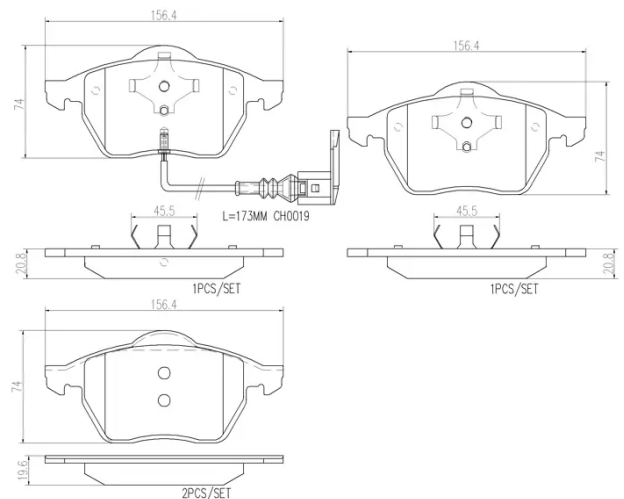

## Technical specifications

EAN code <b>8020584089958</b>	Axle <b>Front</b>	Thickness <b>21 mm</b>
Width <b>156 mm</b>	Height <b>74 mm</b>	Braking system <b>Teves</b>
Wear indicator <b>Electric</b>	WVA number <b>23392,21911,20676</b>	Accessories <b>With anti-squeal shim</b> <b>With piston clip</b> <b>With accessories</b>