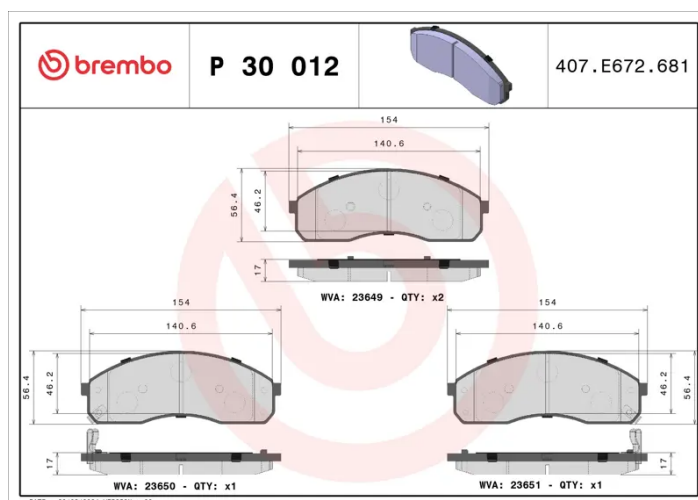

BRAKE PAD

P 30 012

The P 30 012 brake pad is synonymous with reliability

The Brembo brake pad guarantees ultimate safety when braking thanks to the use of more than 100 different compounds, designed according to the type of vehicle and use. Stopping distances reduced to a minimum, maximum driving comfort and silent operation are the most important features of Brembo materials. Brembo brake pads are supplied together with an extensive range of accessories and assembly kits for professional-standard installation.

- ✓ OE-equivalent
- ✓ Brembo quality
- ✓ ECE-R90 certificate
- ✓ Safety
- ✓ Performance
- ✓ Comfort

Technical specifications

EAN code 8020584052822	Axle Front	Thickness 16 mm
Width 154 mm	Height 56 mm	Braking system Sumitomo
Wear indicator Acoustic	WVA number 23649,23650,23651	Accessories With anti-squeal shim