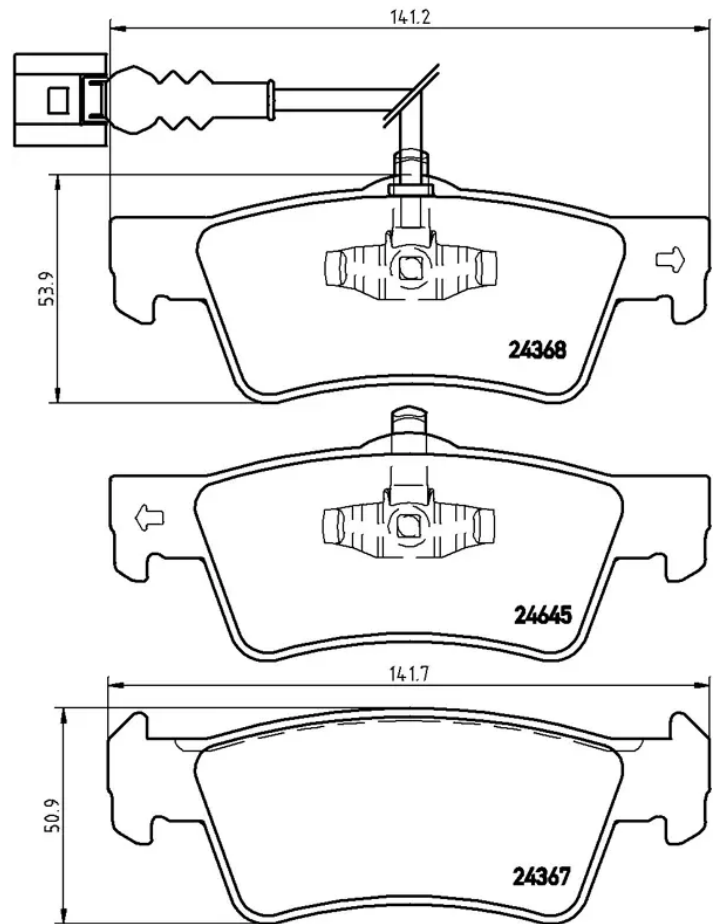

- ✓ OE-equivalent
- ✓ Brembo quality
- ✓ ECE-R90 certificate
- ✓ Safety
- ✓ Performance
- ✓ Comfort
- ✓ With accessories

Technical specifications

EAN code
8020584059845

Axle
Rear

Thickness
19 mm

Width
141 mm

Height
51 mm

Braking system
Teves

Wear indicator
Electric

WVA number
24367,24368,24645

Accessories
With accessories
With anti-squeal shim
With piston clip

COMPATIBLE VEHICLES

COMPATIBLE OE PART NUMBERS

7H8698451	AUDI
7H8698451	SEAT
7H8698451	SKODA
044656028079	TOYOTA
7H8698451	VW