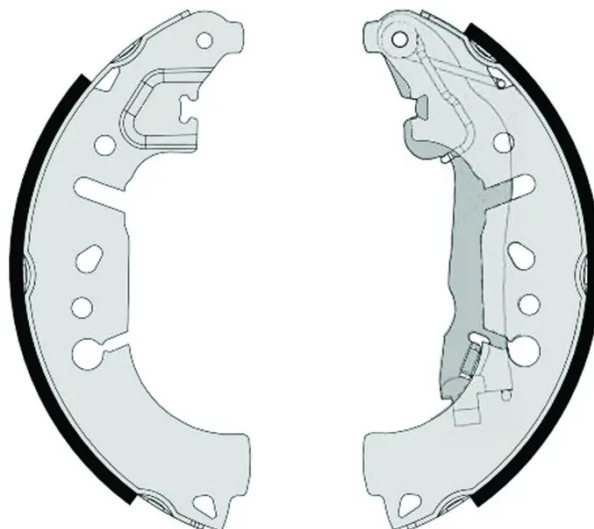

SHOE

S 23 580

The S 23 580 brake shoe is synonymous with reliability

Brembo brake shoes of original equipment quality guarantee the safe and reliable performance of your drum braking system. All Brembo brake shoes are accompanied by a ECE-R90 homologation certificate.

- ✓ OE-equivalent
- ✓ Brembo quality
- ✓ ECE-R90 certificate
- ✓ Safety
- ✓ Durability

Technical specifications

EAN code
8432509658093

Rear

Diameter
228 mm

Width
42 mm

Parking brake lever
With handbrake
lever