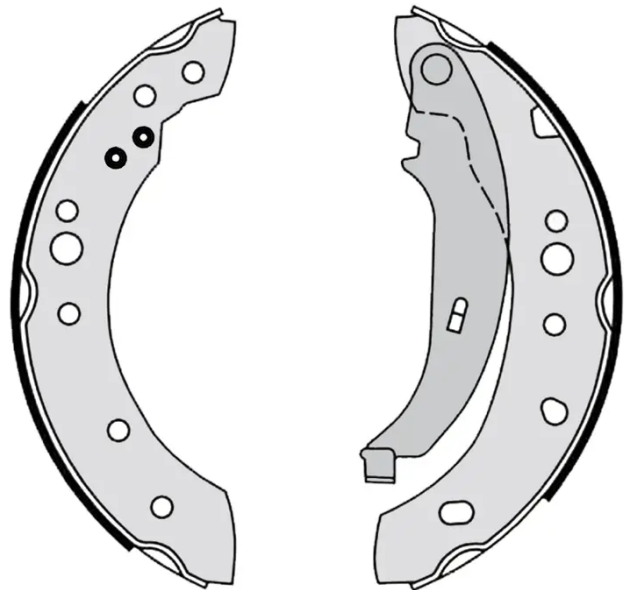

SHOE

S 68 547

The S 68 547 brake shoe is synonymous with reliability

Brembo brake shoes of original equipment quality guarantee the safe and reliable performance of your drum braking system. All Brembo brake shoes are accompanied by a ECE-R90 homologation certificate.

- ✓ OE-equivalent
- ✓ Brembo quality
- ✓ ECE-R90 certificate
- ✓ Safety
- ✓ Durability

Technical specifications

EAN code
8432509653760

Rear

Diameter
203 mm

Width
38 mm

Braking system
TRW

Parking brake lever
With handbrake lever