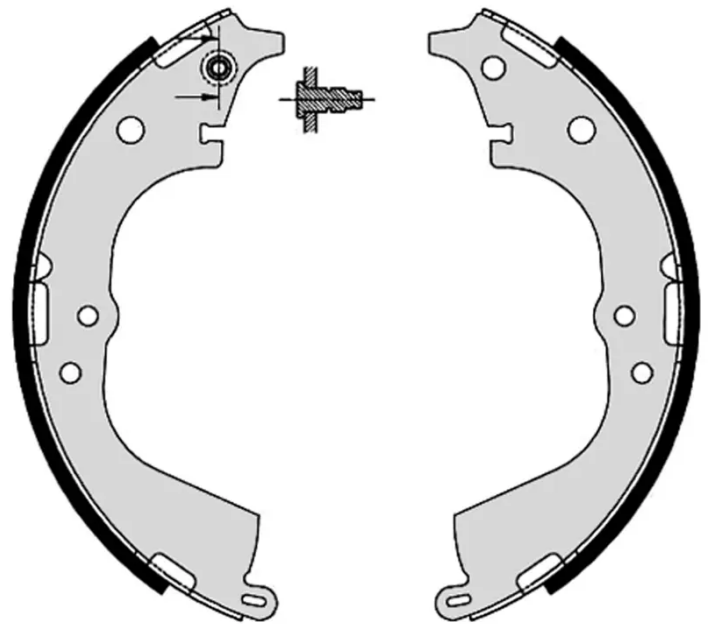

SHOE

S 83 537

The S 83 537 brake shoe is synonymous with reliability

Brembo brake shoes of original equipment quality guarantee the safe and reliable performance of your drum braking system. All Brembo brake shoes are accompanied by a ECE-R90 homologation certificate.

- ✓ OE-equivalent
- ✓ Brembo quality
- ✓ ECE-R90 certificate
- ✓ Safety
- ✓ Durability
- ✓ With accessories

Technical specifications

EAN code
8432509644478

Rear

Diameter
270 mm

Width
57 mm

Braking system
Akebono

Parking brake lever
With accessories

COMPATIBLE VEHICLES

COMPATIBLE OE PART NUMBERS

0449526180 TOYOTA

0449526190 TOYOTA

0449526210 TOYOTA

0449526220 TOYOTA

0449526230 TOYOTA