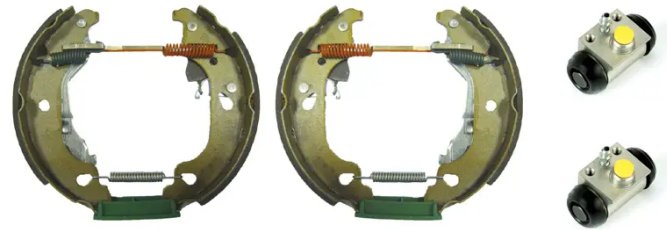

## SHOE KIT K 23 074

The K 23 074 shoe kit is synonymous with reliability

The Brembo Kit & Fit is the ideal solution for the maintenance of drum brakes: everything you need for quick and efficient servicing is supplied in a single pre-assembled package, all with guaranteed Brembo quality. The kit contains all the components necessary for drum brake maintenance: shoes, brake wheel cylinders, springs, lubricant, and fixing kit.

- ✓ OE-equivalent
- ✓ Brembo quality
- ✓ ECE-R90 certificate
- ✓ Safety
- ✓ Durability
- ✓ Quick assembly
- ✓ With accessories
- ✓ Pre-Assembled Kit

### Technical specifications

EAN code	Axle	Diameter
<b>8020584079317</b>	<b>Rear</b>	<b>180 mm</b>
Width	Master cylinder diameter	Type of assembly
<b>30 mm</b>	<b>22 mm</b>	<b>Pre-assembled</b>
Braking system	Brake proportioning valve	
<b>APL</b>	<b>Manual</b>	