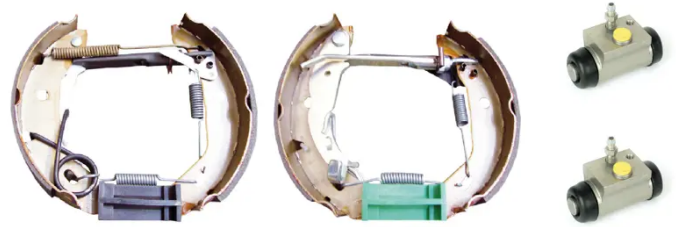

SHOE KIT K 50 003

The K 50 003 shoe kit is synonymous with reliability

The Brembo Kit & Fit is the ideal solution for the maintenance of drum brakes: everything you need for quick and efficient servicing is supplied in a single pre-assembled package, all with guaranteed Brembo quality. The kit contains all the components necessary for drum brake maintenance: shoes, brake wheel cylinders, springs, lubricant, and fixing kit.

- ✓ OE-equivalent
- ✓ Brembo quality
- ✓ ECE-R90 certificate
- ✓ Safety
- ✓ Durability
- ✓ Quick assembly
- ✓ With accessories
- ✓ Pre-Assembled Kit

Technical specifications

EAN code	Axle	Diameter
8020584077351	Rear	180 mm
Width	Master cylinder diameter	Type of assembly
42 mm	19 mm	Pre-assembled
Braking system	Brake proportioning valve	
Lucas		