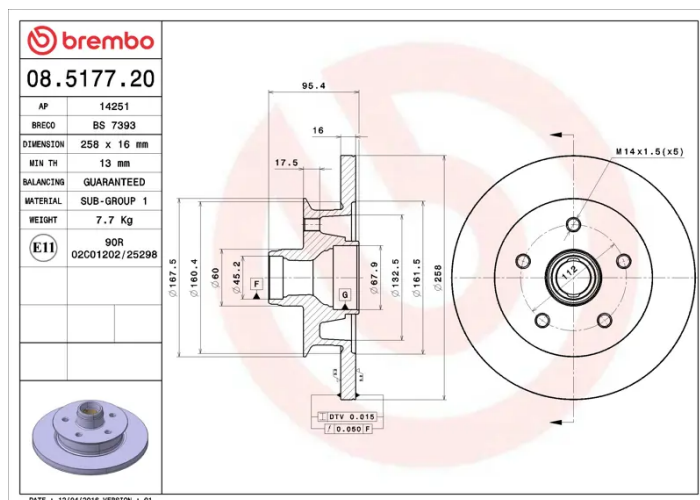

Technical specifications

EAN code
8020584517727

Axle
Front

Diameter Ø
258 mm

Thickness (TH)
16 mm

Height (A)
92 mm

Number of holes (C)
5

Brake disc type
Solid

Centering (B)
45 mm

Min. thickness
13 mm