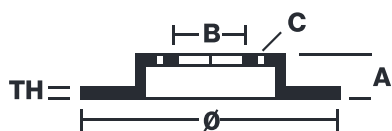

### Technical specifications

EAN code  
**8020584960615**

Axle  
**Front**

Diameter  $\varnothing$   
**247 mm**

Thickness (TH)  
**13 mm**

Height (A)  
**34 mm**

Number of holes (C)  
**4**

Brake disc type  
**Solid**