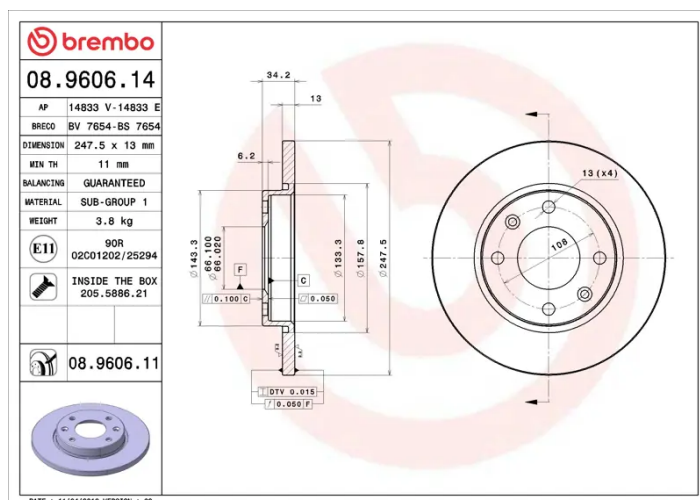

### Technical specifications

EAN code  
**8020584960615**

Axle  
**Front**

Diameter  $\varnothing$   
**247 mm**

Thickness (TH)  
**13 mm**

Height (A)  
**34 mm**

Number of holes (C)  
**4**

Brake disc type  
**Solid**

Centering (B)  
**66 mm**

Min. thickness  
**11 mm**

Tightening torque  
**90 Nm**

COMPATIBLE VEHICLES