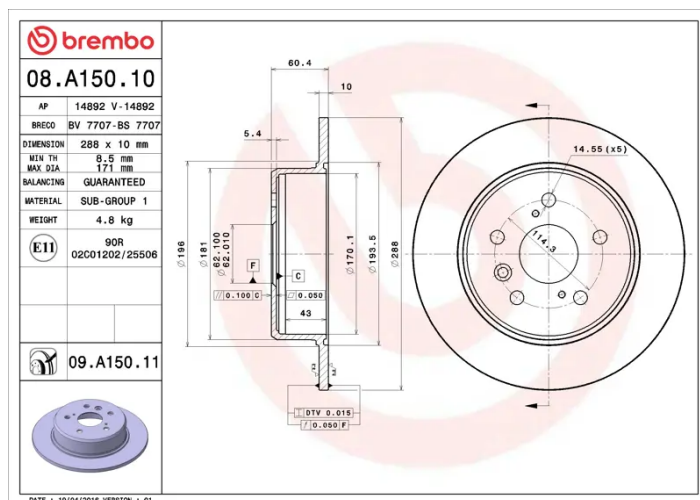

### Technical specifications

EAN code  
**8020584018484**

Axle  
**Rear**

Diameter  $\varnothing$   
**288** mm

Thickness (TH)  
**10** mm

Height (A)  
**60** mm

Number of holes (C)  
**5**

Brake disc type  
**Solid**

Centering (B)  
**62** mm

Min. thickness  
**8,5** mm

Tightening torque  
**103** Nm

COMPATIBLE VEHICLES