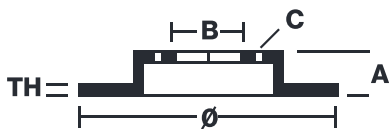

### Technical specifications

EAN code  
**8020584018484**

Axle  
**Rear**

Diameter  $\varnothing$   
**288** mm

Thickness (TH)  
**10** mm

Height (A)  
**60** mm

Number of holes (C)  
**5**

Brake disc type  
**Solid**