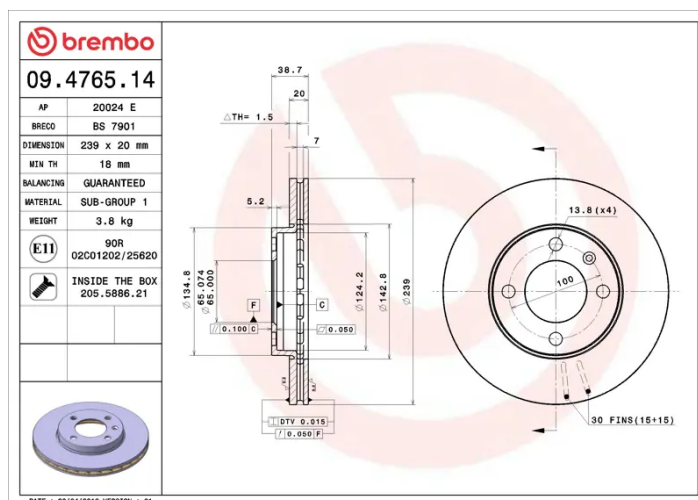

- ✓ OE-equivalent
- ✓ Brembo quality
- ✓ ECE-R90 certificate
- ✓ Safety
- ✓ Fastening screws

Technical specifications

EAN code
8020584012475

Axle
Front

Diameter Ø
239 mm

Thickness (TH)
20 mm

Height (A)
39 mm

Number of holes (C)
4

Brake disc type
Ventilated

Centering (B)
65 mm

Min. thickness
18 mm

Tightening torque
120 Nm

COMPATIBLE VEHICLES

COMPATIBLE OE PART NUMBERS

| | |
|------------|------|
| 321615301A | AUDI |
|------------|------|