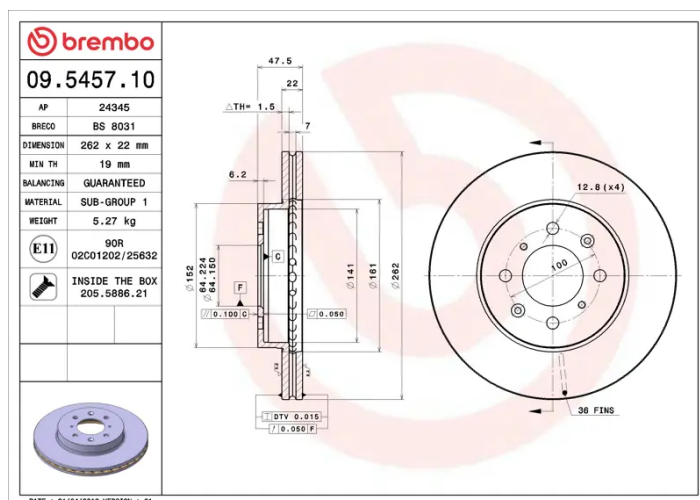

### Technical specifications

EAN code  
**8020584545713**

Axle  
**Front**

Diameter  $\varnothing$   
**262** mm

Thickness (TH)  
**22** mm

Height (A)  
**47** mm

Number of holes (C)  
**4**

Brake disc type  
**Ventilated**

Centering (B)  
**64** mm

Min. thickness  
**19** mm

Tightening torque  
**110** Nm

COMPATIBLE VEHICLES