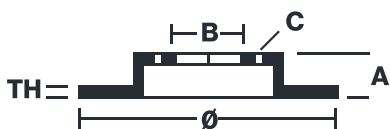

## 09.7727.10

The **09.7727.10** brake disc is synonymous with reliability

The Brembo brake disc is fully interchangeable with an Original Equipment brake disc. The control of the entire production cycle allows Brembo to offer brake discs with outstanding performance levels, reliability, durability and comfort in all conditions of use. All Brembo brake discs are accompanied by the ECE-R90 homologation.

### Technical specifications

EAN code  
**8020584772713**

Axle  
**Rear**

Diameter Ø  
**276** mm

Thickness (TH)  
**19** mm

Height (A)  
**60** mm

Number of holes (C)  
**5**

Brake disc type  
**Ventilated**