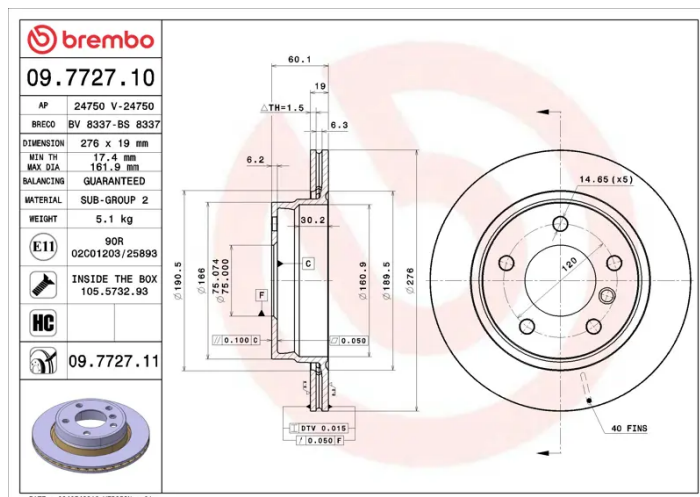

### Technical specifications

EAN code  
**8020584772713**

Axle  
**Rear**

Diameter Ø  
**276** mm

Thickness (TH)  
**19** mm

Height (A)  
**60** mm

Number of holes (C)  
**5**

Brake disc type  
**Ventilated**

Centering (B)  
**75** mm

Min. thickness  
**17,4** mm

Tightening torque  
**120** Nm

COMPATIBLE VEHICLES