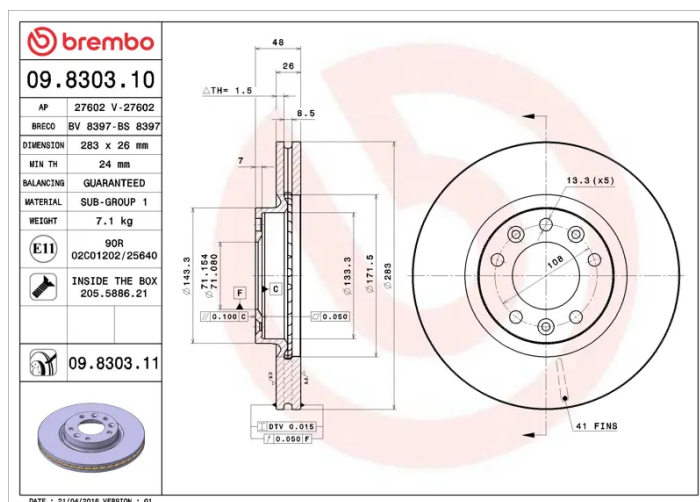

### Technical specifications

EAN code  
**8020584830314**

Axle  
**Front**

Diameter Ø  
**283 mm**

Thickness (TH)  
**26 mm**

Height (A)  
**48 mm**

Number of holes (C)  
**5**

Brake disc type  
**Ventilated**

Centering (B)  
**71 mm**

Min. thickness  
**24 mm**

Tightening torque  
**90 Nm**

COMPATIBLE VEHICLES