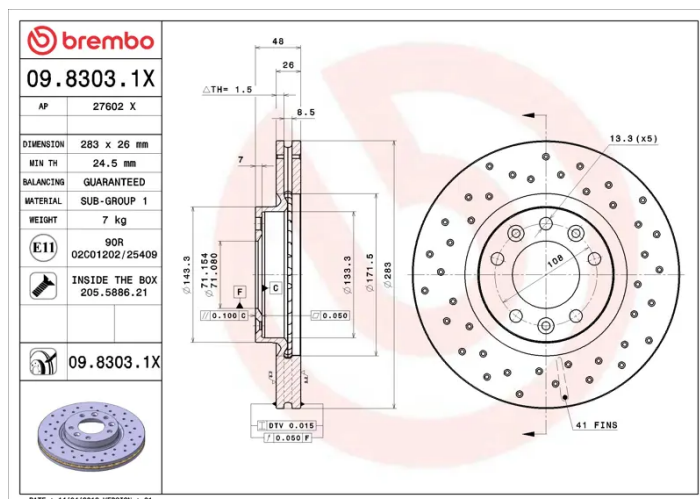

- ✓ Brembo quality
- ✓ ECE-R90 certificate
- ✓ Performance
- ✓ Sports driving
- ✓ Sporty look
- ✓ Anti-corrosion
- ✓ Fastening screws

Technical specifications

EAN code
8020584217429

Axle
Front

Diameter \varnothing
283 mm

Thickness (TH)
26 mm

Height (A)
48 mm

Number of holes (C)
5

Brake disc type
Ventilated

Centering (B)
71 mm

Min. thickness
24,5 mm

Tightening torque
90 Nm

COMPATIBLE VEHICLES