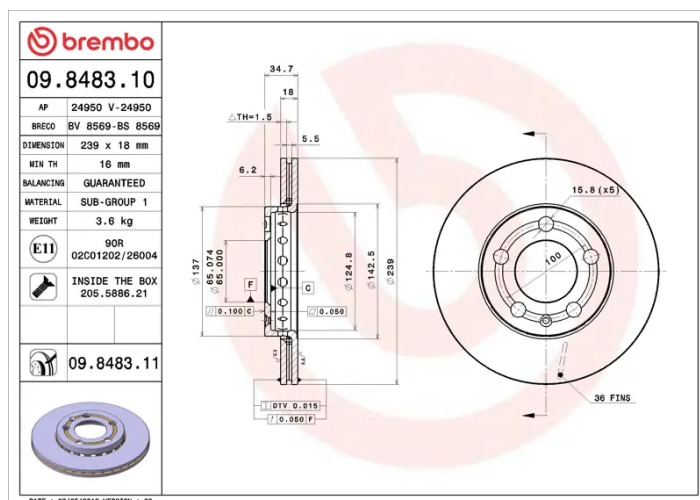

### Technical specifications

EAN code  
**8020584848319**

Axle  
**Front**

Diameter  $\varnothing$   
**239 mm**

Thickness (TH)  
**18 mm**

Height (A)  
**35 mm**

Number of holes (C)  
**5**

Brake disc type  
**Ventilated**

Centering (B)  
**65 mm**

Min. thickness  
**16 mm**

Tightening torque  
**120 Nm**

COMPATIBLE VEHICLES