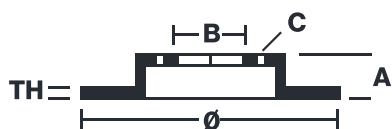

## 09.8483.10

The **09.8483.10** brake disc is synonymous with reliability

The Brembo brake disc is fully interchangeable with an Original Equipment brake disc. The control of the entire production cycle allows Brembo to offer brake discs with outstanding performance levels, reliability, durability and comfort in all conditions of use. All Brembo brake discs are accompanied by the ECE-R90 homologation.

### Technical specifications

EAN code  
**8020584848319**

Axle  
**Front**

Diameter  $\varnothing$   
**239 mm**

Thickness (TH)  
**18 mm**

Height (A)  
**35 mm**

Number of holes (C)  
**5**

Brake disc type  
**Ventilated**