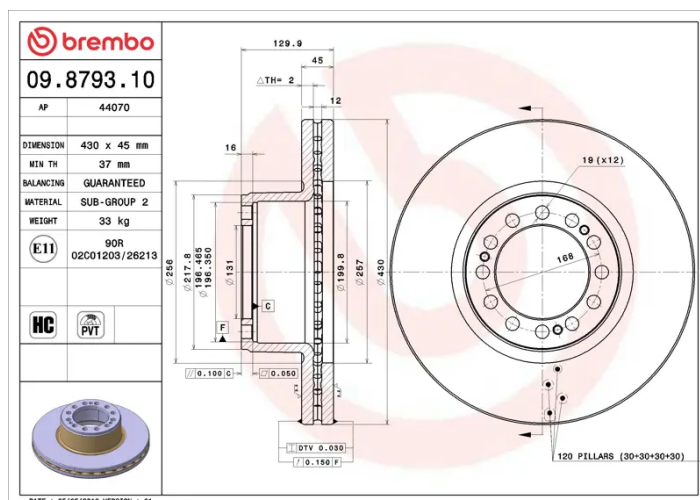

BRAKE DISC

09.8793.10

The **09.8793.10** brake disc is synonymous with reliability

The Brembo brake disc is fully interchangeable with an Original Equipment brake disc. The control of the entire production cycle allows Brembo to offer brake discs with outstanding performance levels, reliability, durability and comfort in all conditions of use. All Brembo brake discs are accompanied by the ECE-R90 homologation.

- ✓ OE-equivalent
- ✓ Brembo quality
- ✓ ECE-R90 certificate
- ✓ Safety
- ✓ High carbon

Technical specifications

EAN code **8020584879313** Axle **Front and rear**

Thickness (TH) **45 mm** Height (A) **130 mm**

Brake disc type **Ventilated** Centering (B) **196 mm**

Diameter \varnothing **430 mm**

Number of holes (C) **12**

Min. thickness **37 mm**

COMPATIBLE VEHICLES

COMPATIBLE OE PART NUMBERS

9424211312	MERCEDES-BENZ
------------	---------------