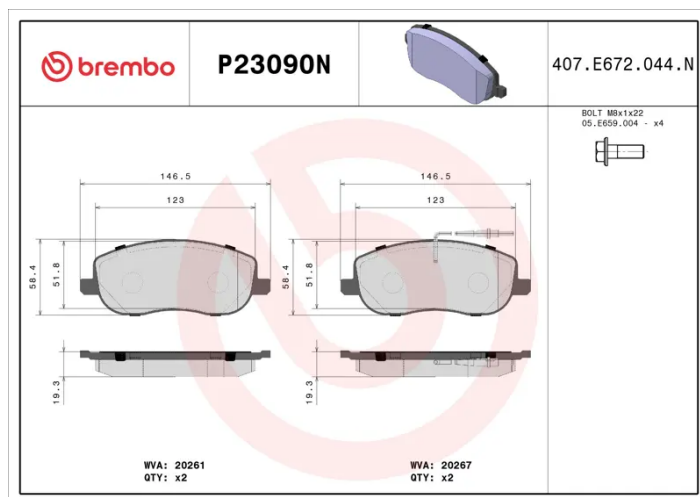

- ✓ OE-equivalent
- ✓ Brembo quality
- ✓ Safety
- ✓ Comfort
- ✓ Durability
- ✓ Dust reduction
- ✓ With accessories

Technical specifications

EAN code **8020584096901**
 Axle **Front**
 Thickness **19 mm**

Width **147 mm**
 Height **60 mm**

Wear indicator **Electric**
 WVA number **20261,20267**

Accessories
With accessories
With anti-squeal shim
With brake caliper bolts

COMPATIBLE VEHICLES

COMPATIBLE OE PART NUMBERS