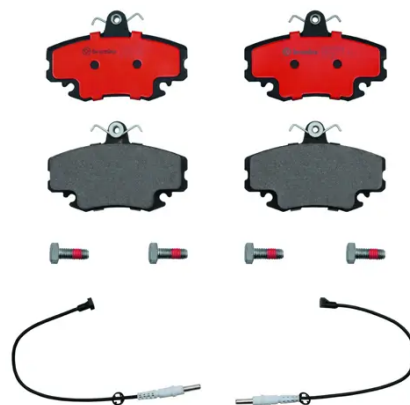

# BRAKE PAD PRIME CERAMIC P68008N

The P68008N NAO brake pad is synonymous with reliability

Brembo NAO brake pads stand out for their ultimate braking comfort, reduced friction wear and low dust mission, which makes for cleaner rims and reduced maintenance requirements. The advanced friction material in keeping with the strictest environmental standards is the main distinguishing feature of NAO compounds.

## Technical specifications

EAN code	Axle	Thickness
8020584099346	Front	18 mm
Width	Height	Braking system
100 mm	65 mm	Lucas
Wear indicator	WVA number	Accessories
Electric	21463	With accessories With anti-squeal shim With brake caliper bolts