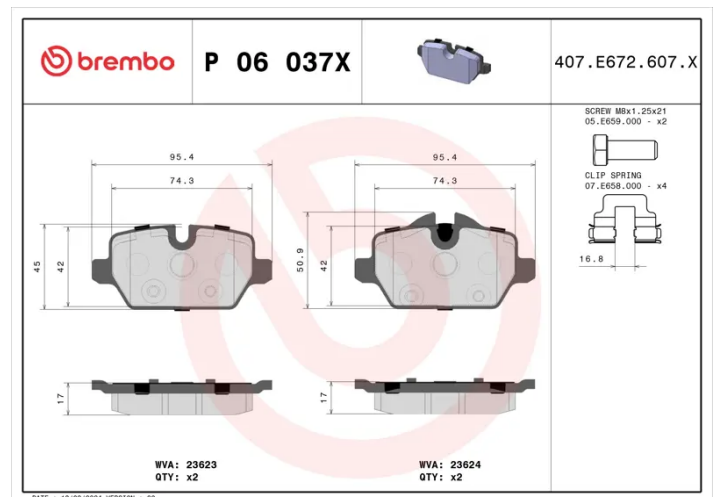

# BRAKE PAD XTRA P 06 037X

The P 06 037X Xtra brake pad is synonymous with reliability

Brembo Xtra brake pads, developed to enhance the advantages of the Xtra and Max discs, are made using the special BRM X L01 compound which consists of more than 30 different components. Compared with the compound used for original-equivalent pads, the new solution assures a higher friction coefficient, which translates to more precise and stable braking, at both high and low temperatures. All this makes for greater driving comfort and improved pedal modularity, without compromising the product's mileage output.

## Technical specifications

EAN code <b>8020584068519</b>	Axle <b>Rear</b>	Thickness <b>17 mm</b>
Width <b>95 mm</b>	Height <b>45 mm</b>	Braking system <b>Lucas</b>
Wear indicator <b>Prepared for wear indicator</b>	WVA number <b>23623,23624</b>	Accessories <b>With accessories With anti-squeal shim With brake caliper bolts</b>