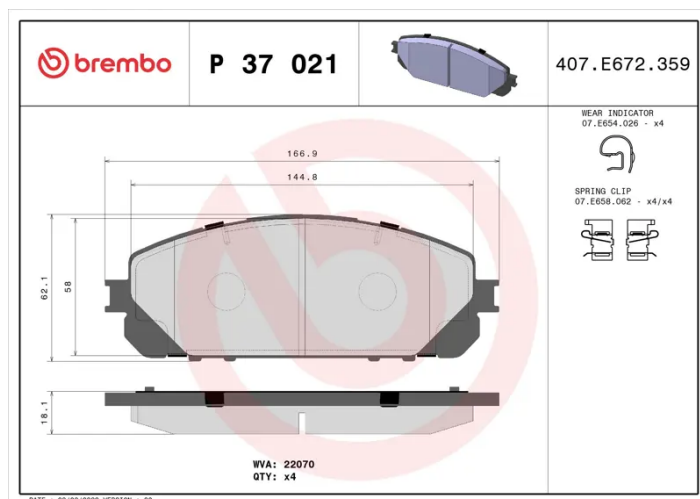

BRAKE PAD

P 37 021

The P 37 021 brake pad is synonymous with reliability

The Brembo brake pad guarantees ultimate safety when braking thanks to the use of more than 100 different compounds, designed according to the type of vehicle and use. Stopping distances reduced to a minimum, maximum driving comfort and silent operation are the most important features of Brembo materials. Brembo brake pads are supplied together with an extensive range of accessories and assembly kits for professional-standard installation.

- ✓ OE-equivalent
- ✓ Brembo quality
- ✓ ECE-R90 certificate
- ✓ Safety
- ✓ Performance
- ✓ Comfort
- ✓ With accessories

Technical specifications

EAN code 8020584103418	Axle Front	Thickness 18 mm
Width 167 mm	Height 62 mm	Braking system Advics
Wear indicator Acoustic	WVA number 22070	Accessories With accessories With anti-squeal shim With piston clip