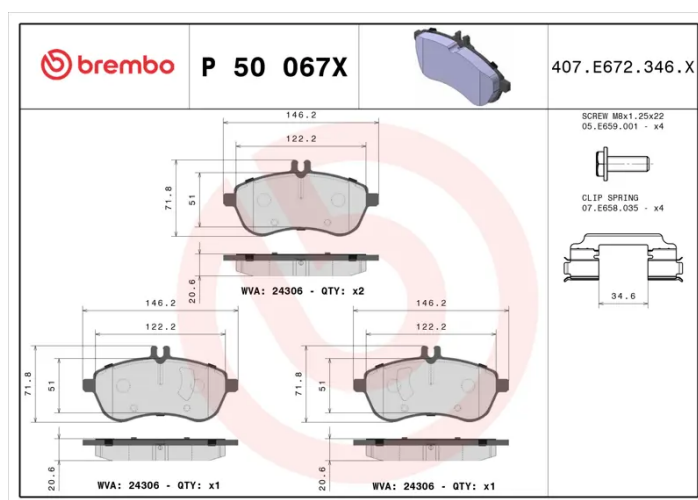

## Technical specifications

|  |                            |   |
|--|----------------------------|---|
| EAN code<br><b>8020584115008</b>                     | Axle<br><b>Front</b>       | Thickness<br><b>21 mm</b>   |
| Width<br><b>146 mm</b>                               | Height<br><b>72 mm</b>     | Braking system<br><b>Lucas</b>  |
| Wear indicator<br><b>Prepared for wear indicator</b> | WVA number<br><b>24306</b> | Accessories<br><b>With accessories<br/>With anti-squeal shim<br/>With brake caliper bolts</b> |