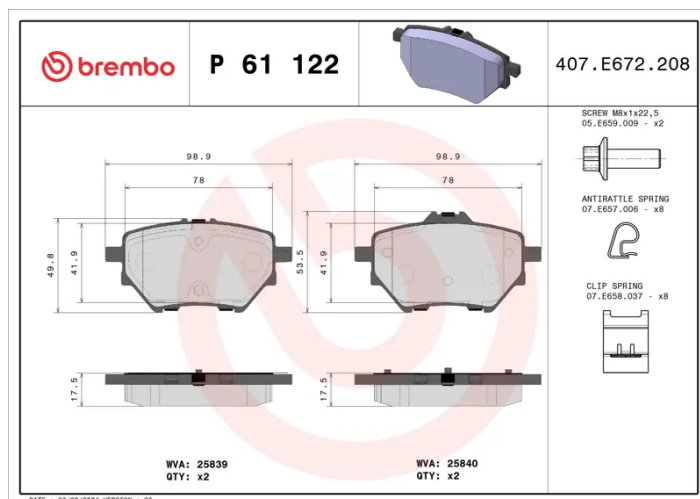

BRAKE PAD

P 61 122

The P 61 122 brake pad is synonymous with reliability

The Brembo brake pad guarantees ultimate safety when braking thanks to the use of more than 100 different compounds, designed according to the type of vehicle and use. Stopping distances reduced to a minimum, maximum driving comfort and silent operation are the most important features of Brembo materials. Brembo brake pads are supplied together with an extensive range of accessories and assembly kits for professional-standard installation.

- ✓ OE-equivalent
- ✓ Brembo quality
- ✓ ECE-R90 certificate
- ✓ Safety
- ✓ Performance
- ✓ Comfort
- ✓ With accessories

Technical specifications

EAN code 8020584111659	Axle Rear	Thickness 18 mm
Width 99 mm	Height 50 mm	Braking system Bosch
Wear indicator Without	WVA number 25839,25840	Accessories With accessories With anti-squeal shim With brake caliper bolts