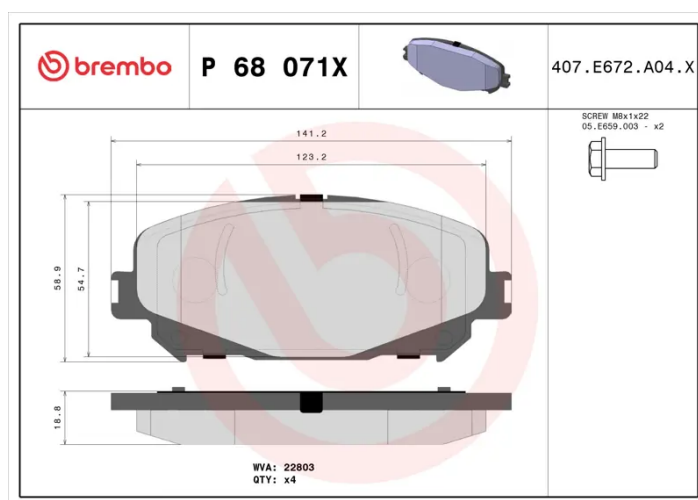

BRAKE PAD XTRA

P 68 071X

The P 68 071X Xtra brake pad is synonymous with reliability

Brembo Xtra brake pads, developed to enhance the advantages of the Xtra and Max discs, are made using the special BRM X L01 compound which consists of more than 30 different components. Compared with the compound used for original-equivalent pads, the new solution assures a higher friction coefficient, which translates to more precise and stable braking, at both high and low temperatures. All this makes for greater driving comfort and improved pedal modularity, without compromising the product's mileage output.

- ✓ OE-equivalent
- ✓ Brembo quality
- ✓ ECE-R90 certificate
- ✓ Safety
- ✓ Performance
- ✓ Sports driving
- ✓ With accessories

Technical specifications

EAN code 8020584121832	Axle Front	Thickness 19 mm
Width 142 mm	Height 59 mm	Braking system Akebono
Wear indicator Without	WVA number 22803,22890	Accessories With accessories With anti-squeal shim With brake caliper bolts