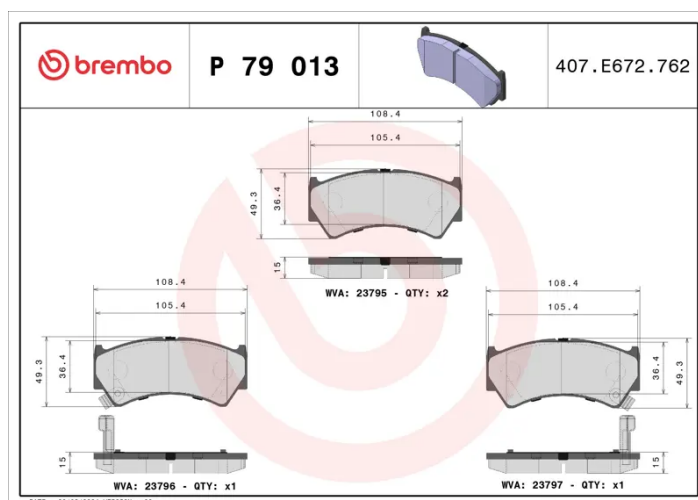

BRAKE PAD

P 79 013

The P 79 013 brake pad is synonymous with reliability

The Brembo brake pad guarantees ultimate safety when braking thanks to the use of more than 100 different compounds, designed according to the type of vehicle and use. Stopping distances reduced to a minimum, maximum driving comfort and silent operation are the most important features of Brembo materials. Brembo brake pads are supplied together with an extensive range of accessories and assembly kits for professional-standard installation.

- ✓ OE-equivalent
- ✓ Brembo quality
- ✓ ECE-R90 certificate
- ✓ Safety
- ✓ Performance
- ✓ Comfort

Technical specifications

EAN code 8020584057339	Axle Front	Thickness 15 mm
Width 109 mm	Height 49 mm	Braking system Akebono
Wear indicator Acoustic	WVA number 23795,23796,23797	Accessories With anti-squeal shim