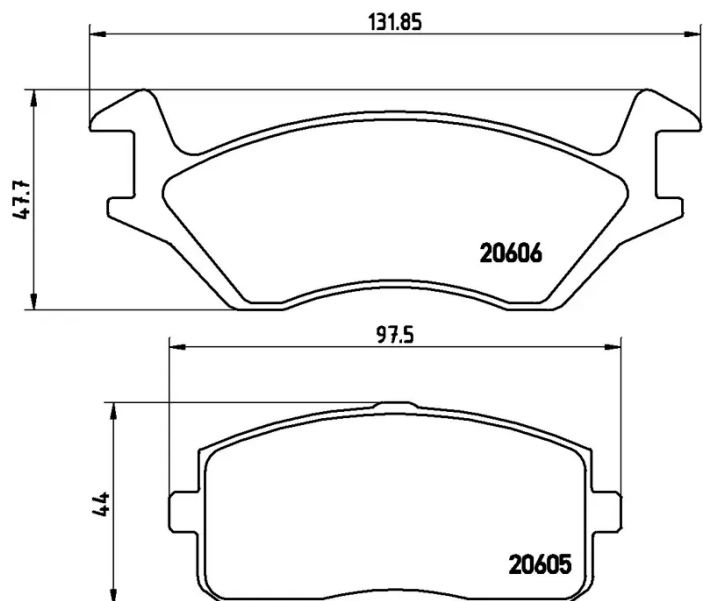

## P 83 004

The P 83 004 brake pad is synonymous with reliability

The Brembo brake pad guarantees ultimate safety when braking thanks to the use of more than 100 different compounds, designed according to the type of vehicle and use. Stopping distances reduced to a minimum, maximum driving comfort and silent operation are the most important features of Brembo materials. Brembo brake pads are supplied together with an extensive range of accessories and assembly kits for professional-standard installation.

### Technical specifications

EAN code	Axle	Thickness
<b>8020584057391</b>	<b>Front</b>	<b>14 mm</b>
Width	Height	Braking system
<b>98 mm</b>	<b>44 mm</b>	<b>Akebono</b>
Wear indicator	WVA number	Accessories
<b>Without</b>	<b>20605,20606</b>	<b>With anti-squeal shim</b>