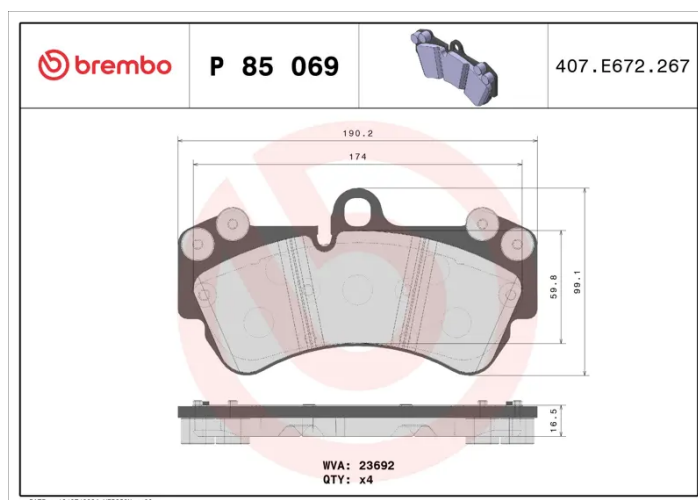

## P 85 069

The P 85 069 brake pad is synonymous with reliability

The Brembo brake pad guarantees ultimate safety when braking thanks to the use of more than 100 different compounds, designed according to the type of vehicle and use. Stopping distances reduced to a minimum, maximum driving comfort and silent operation are the most important features of Brembo materials. Brembo brake pads are supplied together with an extensive range of accessories and assembly kits for professional-standard installation.

### Technical specifications

EAN code <b>8020584058725</b>	Axle <b>Front</b>	Thickness <b>17 mm</b>
Width <b>190 mm</b>	Height <b>99 mm</b>	Braking system <b>Brembo</b>
Wear indicator <b>Prepared for wear indicator</b>	WVA number <b>23692</b>	Accessories <b>With anti-squeal shim With counterweights</b>