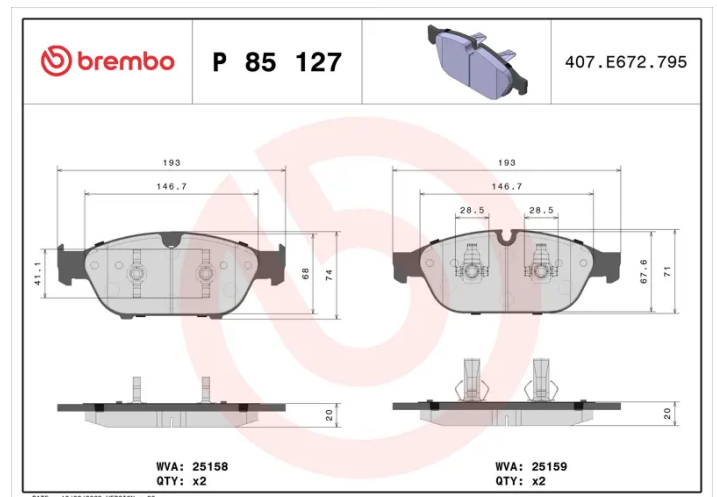

BRAKE PAD

P 85 127

The P 85 127 brake pad is synonymous with reliability

The Brembo brake pad guarantees ultimate safety when braking thanks to the use of more than 100 different compounds, designed according to the type of vehicle and use. Stopping distances reduced to a minimum, maximum driving comfort and silent operation are the most important features of Brembo materials. Brembo brake pads are supplied together with an extensive range of accessories and assembly kits for professional-standard installation.

- ✓ OE-equivalent
- ✓ Brembo quality
- ✓ ECE-R90 certificate
- ✓ Safety
- ✓ Performance
- ✓ Comfort
- ✓ With accessories

Technical specifications

EAN code 8020584104002	Axle Front	Thickness 20 mm
Width 193 mm	Height 71 mm	Braking system Teves
Wear indicator Prepared for wear indicator	WVA number 25158,25159	Accessories With accessories With anti-squeal shim With piston clip