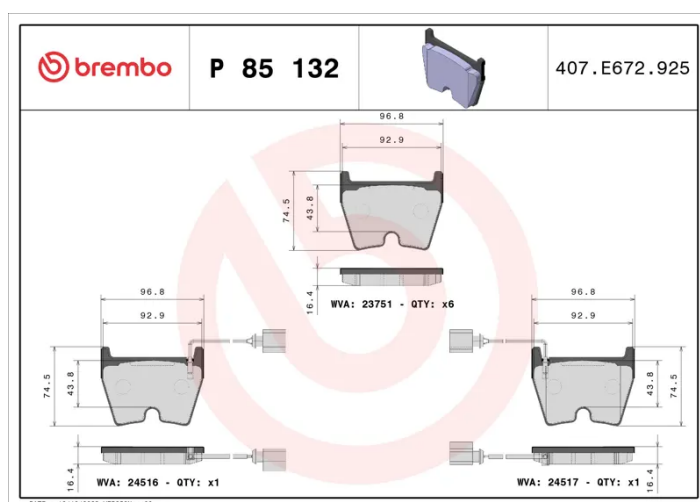

BRAKE PAD

P 85 132

The P 85 132 brake pad is synonymous with reliability

The Brembo brake pad guarantees ultimate safety when braking thanks to the use of more than 100 different compounds, designed according to the type of vehicle and use. Stopping distances reduced to a minimum, maximum driving comfort and silent operation are the most important features of Brembo materials. Brembo brake pads are supplied together with an extensive range of accessories and assembly kits for professional-standard installation.

- ✓ OE-equivalent
- ✓ Brembo quality
- ✓ ECE-R90 certificate
- ✓ Safety
- ✓ Performance
- ✓ Comfort

Technical specifications

EAN code 8020584110140	Axle Front	Thickness 17 mm
Width 97 mm	Height 74 mm	Braking system Brembo
Wear indicator Electric	WVA number 23751,24516,24517	Accessories With anti-squeal shim