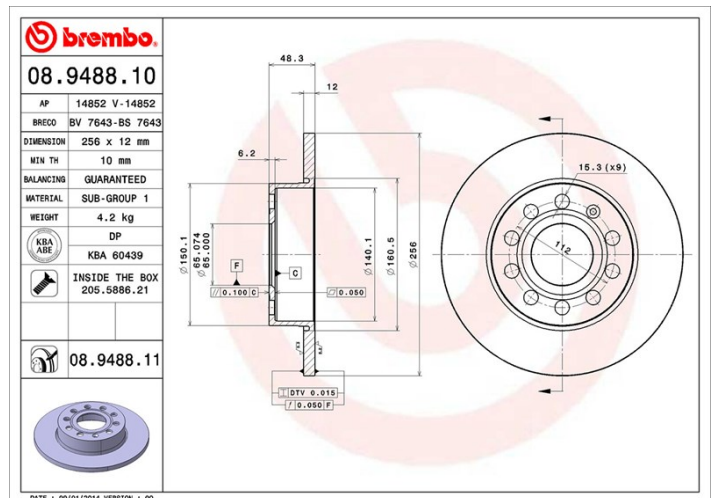

## Technical specifications

EAN code <b>8020584022993</b>	Axle <b>Rear</b>	Diameter <b>256 mm</b>
Thickness (TH) <b>12 mm</b>	Height (A) <b>48 mm</b>	Number of holes (C) <b>5</b>
Brake disc type <b>Solid</b>	Centering (B) <b>65 mm</b>	Min. thickness <b>10 mm</b>
Tightening torque <b>120 Nm</b>	Units per box <b>2</b>	