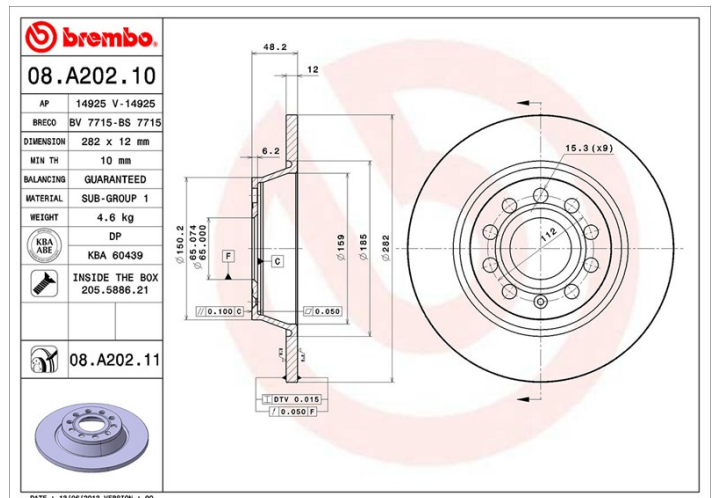

- ✓ OE-equivalent
- ✓ Brembo quality
- ✓ ECE-R90 certificate
- ✓ Safety
- ✓ Anti-corrosion
- ✓ Fastening screws

Technical specifications

EAN code 8020584024812	Axle Rear	Diameter 282 mm
Thickness (TH) 12 mm	Height (A) 48 mm	Number of holes (C) 5
Brake disc type Solid	Centering (B) 65 mm	Min. thickness 10 mm
Tightening torque 120 Nm	Units per box 2	