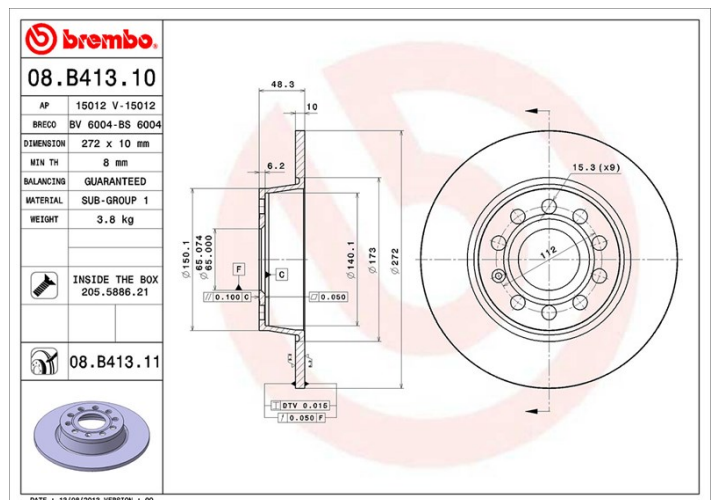

## Technical specifications

EAN code <b>8020584031483</b>	Axle <b>Rear</b>	Diameter <b>272 mm</b>
Thickness (TH) <b>10 mm</b>	Height (A) <b>48 mm</b>	Number of holes (C) <b>5</b>
Brake disc type <b>Solid</b>	Centering (B) <b>65 mm</b>	Min. thickness <b>8 mm</b>
Tightening torque <b>120 Nm</b>	Units per box <b>2</b>	