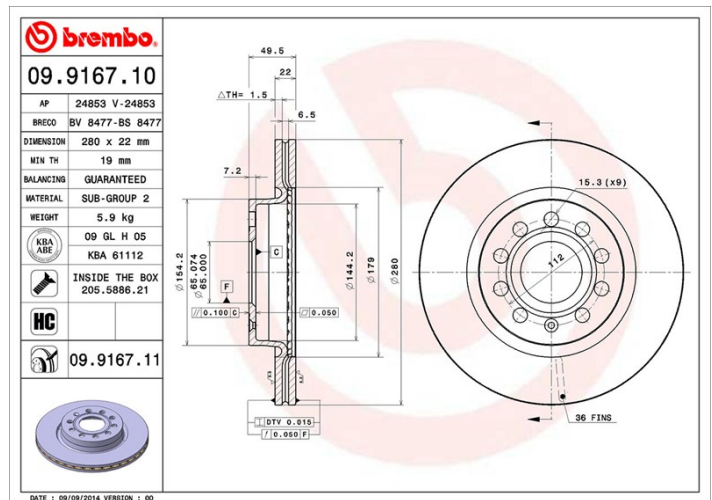

## Technical specifications

EAN code	Axle	Diameter
8020584022849	Front	280 mm
Thickness (TH)	Height (A)	Number of holes (C)
22 mm	50 mm	5
Brake disc type	Centering (B)	Min. thickness
Ventilated	65 mm	19 mm
Tightening torque	Units per box	
120 Nm	2	