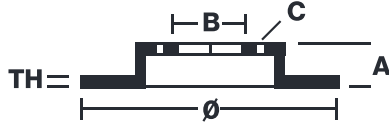

Technical specifications

EAN code	Axle	Diameter
8020584022849	Front	280 mm
Thickness (TH)	Height (A)	Number of holes (C)
22 mm	50 mm	5
Brake disc type	Centering (B)	Min. thickness
Ventilated	65 mm	19 mm
Tightening torque	Units per box	
120 Nm	2