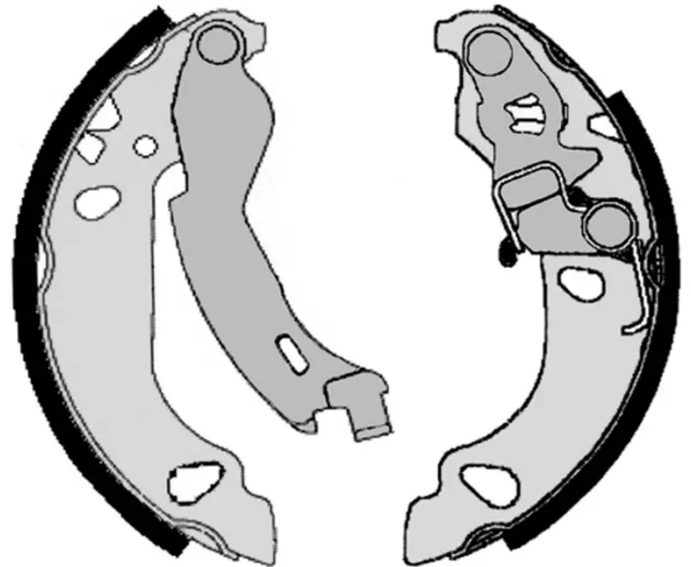

## S 23 522

The S 23 522 brake shoe is synonymous with reliability

Brembo brake shoes of original equipment quality guarantee the safe and reliable performance of your drum braking system. All Brembo brake shoes are accompanied by a ECE-R90 homologation certificate.

### Technical specifications

EAN code  
8432509640494

Rear

Diameter  
180 mm

Width  
32 mm

Braking system  
AP Lockheed

Parking brake lever  
With handbrake lever