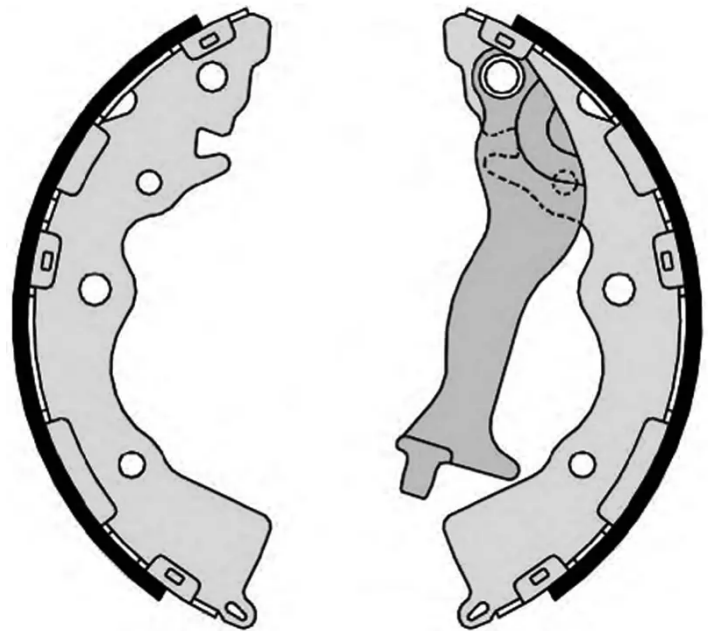

## S 30 524

The S 30 524 brake shoe is synonymous with reliability

Brembo brake shoes of original equipment quality guarantee the safe and reliable performance of your drum braking system. All Brembo brake shoes are accompanied by a ECE-R90 homologation certificate.

### Technical specifications

EAN code  
8432509651773

Rear

Diameter  
203 mm

Width  
32 mm

Braking system  
Mando

Parking brake lever  
With handbrake lever

COMPATIBLE VEHICLES