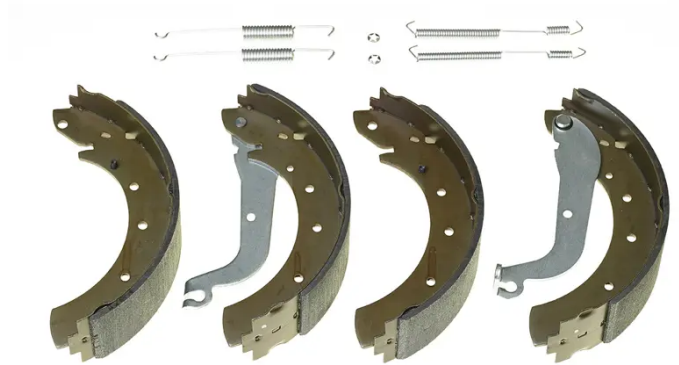

SHOE

S 61 514

The S 61 514 brake shoe is synonymous with reliability

Brembo brake shoes of original equipment quality guarantee the safe and reliable performance of your drum braking system. All Brembo brake shoes are accompanied by a ECE-R90 homologation certificate.

- ✓ OE-equivalent
- ✓ Brembo quality
- ✓ ECE-R90 certificate
- ✓ Safety
- ✓ Durability
- ✓ With accessories

Technical specifications

EAN code
8432509643280

Rear

Diameter
254 mm

Width
57 mm

Braking system
TRW

Parking brake lever

COMPATIBLE OE PART NUMBERS

95643714 CITROËN

009941210 FIAT

009943935 FIAT

77362320 FIAT

9940553 FIAT

9940559 FIAT