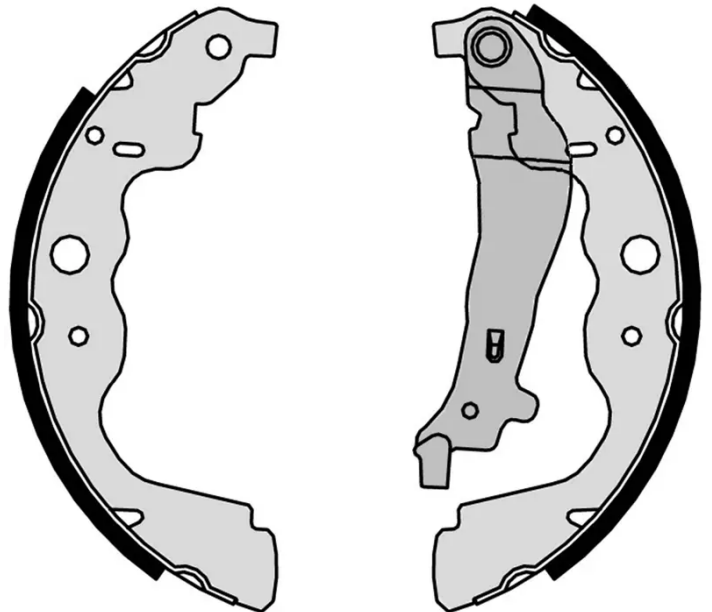

## S 68 546

The S 68 546 brake shoe is synonymous with reliability

Brembo brake shoes of original equipment quality guarantee the safe and reliable performance of your drum braking system. All Brembo brake shoes are accompanied by a ECE-R90 homologation certificate.

### Technical specifications

EAN code  
8432509651834

Rear

Diameter  
230 mm

Width  
43 mm

Braking system  
Bosch

Parking brake lever  
With handbrake lever