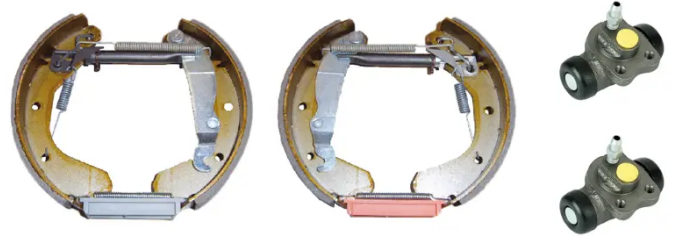

## SHOE KIT K 59 030

The K 59 030 shoe kit is synonymous with reliability

The Brembo Kit & Fit is the ideal solution for the maintenance of drum brakes: everything you need for quick and efficient servicing is supplied in a single pre-assembled package, all with guaranteed Brembo quality. The kit contains all the components necessary for drum brake maintenance: shoes, brake wheel cylinders, springs, lubricant, and fixing kit.

- ✓ OE-equivalent
- ✓ Brembo quality
- ✓ ECE-R90 certificate
- ✓ Safety
- ✓ Durability
- ✓ Quick assembly
- ✓ With accessories
- ✓ Pre-Assembled Kit

### Technical specifications

EAN code	Axle	Diameter
<b>8020584075968</b>	<b>Rear</b>	<b>200 mm</b>
Width	Master cylinder diameter	Type of assembly
<b>46 mm</b>	<b>14 mm</b>	<b>Pre-assembled</b>
Braking system	Brake proportioning valve	
<b>Lucas</b>		