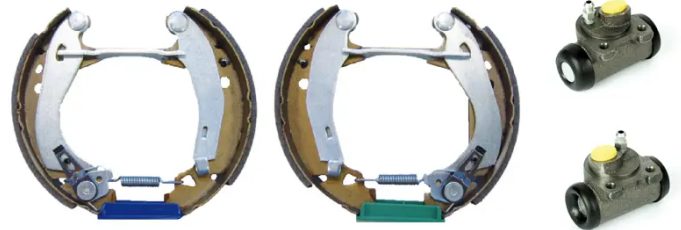

SHOE KIT K 61 034

The K 61 034 shoe kit is synonymous with reliability

The Brembo Kit & Fit is the ideal solution for the maintenance of drum brakes: everything you need for quick and efficient servicing is supplied in a single pre-assembled package, all with guaranteed Brembo quality. The kit contains all the components necessary for drum brake maintenance: shoes, brake wheel cylinders, springs, lubricant, and fixing kit.

- ✓ OE-equivalent
- ✓ Brembo quality
- ✓ ECE-R90 certificate
- ✓ Safety
- ✓ Durability
- ✓ Quick assembly
- ✓ With accessories
- ✓ Pre-Assembled Kit

Technical specifications

EAN code	Axle	Diameter
8020584076118	Rear	180 mm
Width	Master cylinder diameter	Type of assembly
32 mm	21 mm	Pre-assembled
Braking system	Brake proportioning valve	
Bendix	Manual	