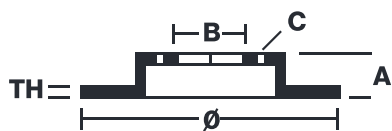

BRAKE DISC

08.5530.10

The **08.5530.10** brake disc is synonymous with reliability

The Brembo brake disc is fully interchangeable with an Original Equipment brake disc. The control of the entire production cycle allows Brembo to offer brake discs with outstanding performance levels, reliability, durability and comfort in all conditions of use. All Brembo brake discs are accompanied by the ECE-R90 homologation.

- ✓ OE-equivalent
- ✓ Brembo quality
- ✓ ECE-R90 certificate
- ✓ Safety

Technical specifications

EAN code
8020584553015

Axle
Rear

Diameter Ø
278 mm

Thickness (TH)
10 mm

Height (A)
68 mm

Number of holes (C)
5