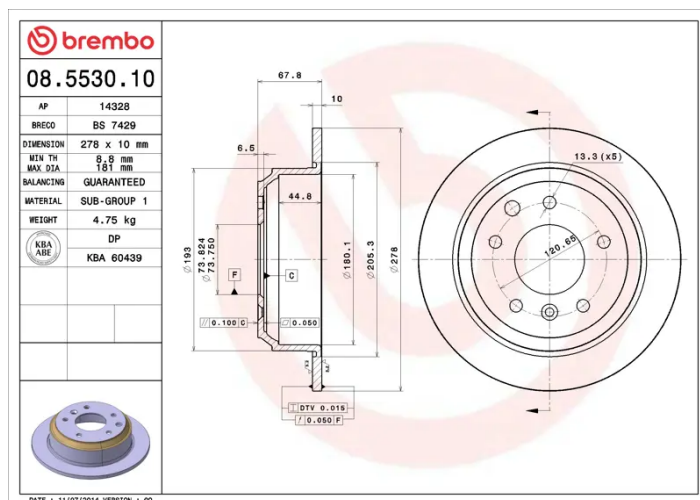

- ✓ OE-equivalent
- ✓ Brembo quality
- ✓ ECE-R90 certificate
- ✓ Safety

Technical specifications

EAN code
8020584553015

Axle
Rear

Diameter Ø
278 mm

Thickness (TH)
10 mm

Height (A)
68 mm

Number of holes (C)
5

Brake disc type
Solid

Centering (B)
74 mm

Min. thickness
8,8 mm

Tightening torque
90 Nm

COMPATIBLE VEHICLES

COMPATIBLE OE PART NUMBERS

CAC5567	JAGUAR
---------	--------

JLM12429	JAGUAR
----------	--------