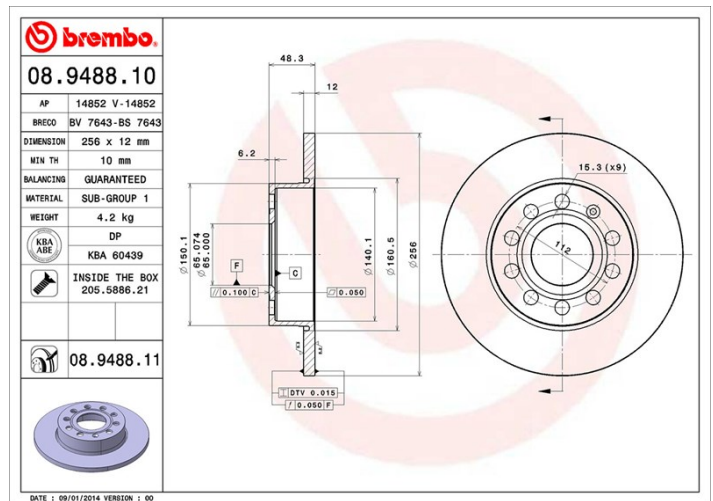

## Technical specifications

EAN code <b>8020584948811</b>	Axle <b>Rear</b>	Diameter <b>256 mm</b>
Thickness (TH) <b>12 mm</b>	Height (A) <b>48 mm</b>	Number of holes (C) <b>5</b>
Brake disc type <b>Solid</b>	Centering (B) <b>65 mm</b>	Min. thickness <b>10 mm</b>
Tightening torque <b>120 Nm</b>	Units per box <b>2</b>	