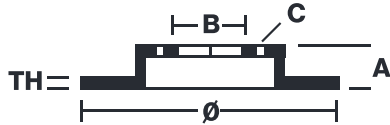

Technical specifications

EAN code 8020584948811	Axle Rear	Diameter 256 mm
Thickness (TH) 12 mm	Height (A) 48 mm	Number of holes (C) 5
Brake disc type Solid	Centering (B) 65 mm	Min. thickness 10 mm
Tightening torque 120 Nm	Units per box 2