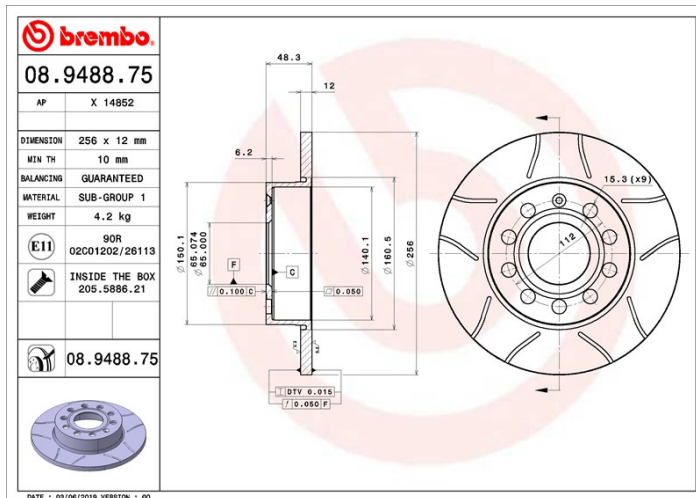

BRAKE DISC MAX 08.9488.75

The 08.9488.75 Max brake disc is synonymous with reliability

The Brembo Max brake disc features grooves on the braking surface. The special shape of the grooves generates greater fading resistance and constant renewal of friction material, quickly restoring optimum braking conditions. The UV paint completes the sporty look.

- ✓ Brembo quality
- ✓ ECE-R90 certificate
- ✓ Performance
- ✓ Sports driving
- ✓ Sporty look
- ✓ Anti-corrosion
- ✓ Fastening screws

Technical specifications

EAN code 8020584236710	Axle Rear	Diameter 256 mm
Thickness (TH) 12 mm	Height (A) 48 mm	Number of holes (C) 5
Brake disc type Solid	Centering (B) 65 mm	Min. thickness 10 mm
Tightening torque 120 Nm	Units per box 2	