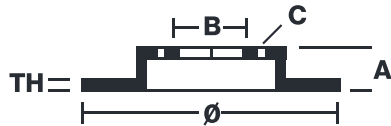

Technical specifications

EAN code
8020584236727

Axle
Rear

Diameter
253 mm

Thickness (TH)
10 mm

Height (A)
51 mm

Number of holes (C)
9

Brake disc type
Solid

Centering (B)
65 mm

Min. thickness
8 mm

Tightening torque
120 Nm

Units per box
2