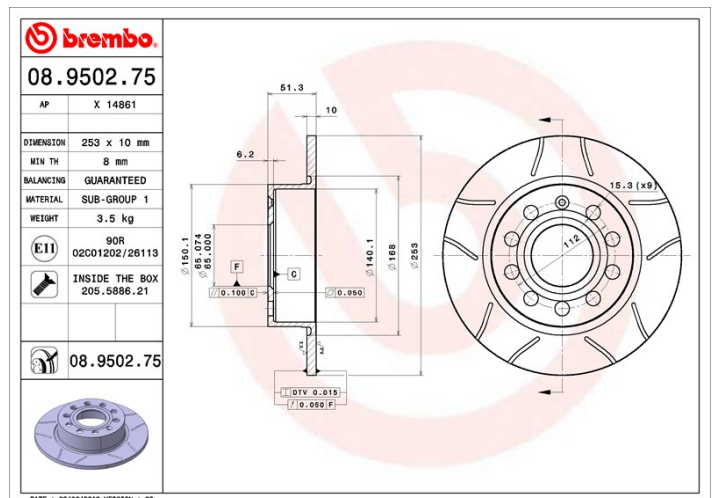

## Technical specifications

EAN code  
**8020584236727**

Axle  
**Rear**

Diameter  
**253 mm**

Thickness (TH)  
**10 mm**

Height (A)  
**51 mm**

Number of holes (C)  
**9**

Brake disc type  
**Solid**

Centering (B)  
**65 mm**

Min. thickness  
**8 mm**

Tightening torque  
**120 Nm**

Units per box  
**2**