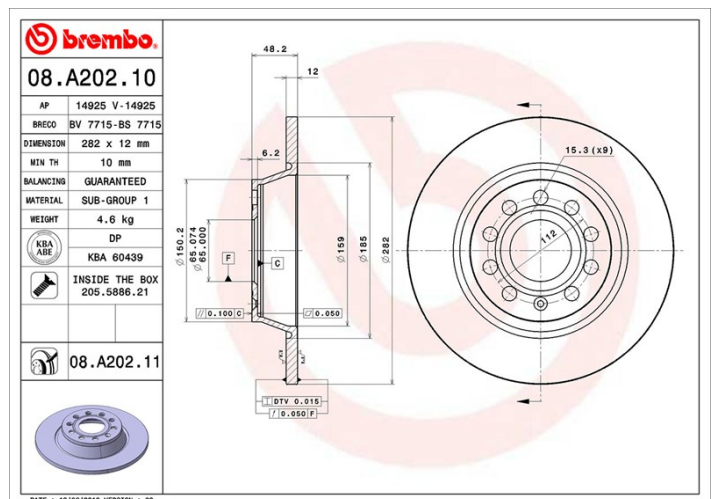

## Technical specifications

EAN code	Axle	Diameter
<b>8020584015889</b>	<b>Rear</b>	<b>282 mm</b>
Thickness (TH)	Height (A)	Number of holes (C)
<b>12 mm</b>	<b>48 mm</b>	<b>5</b>
Brake disc type	Centering (B)	Min. thickness
<b>Solid</b>	<b>65 mm</b>	<b>10 mm</b>
Tightening torque	Units per box	
<b>120 Nm</b>	<b>2</b>	