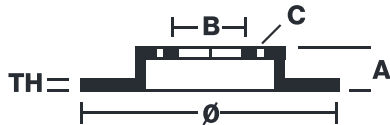

Technical specifications

EAN code	Axle	Diameter
8020584015889	Rear	282 mm
Thickness (TH)	Height (A)	Number of holes (C)
12 mm	48 mm	5
Brake disc type	Centering (B)	Min. thickness
Solid	65 mm	10 mm
Tightening torque	Units per box	
120 Nm	2